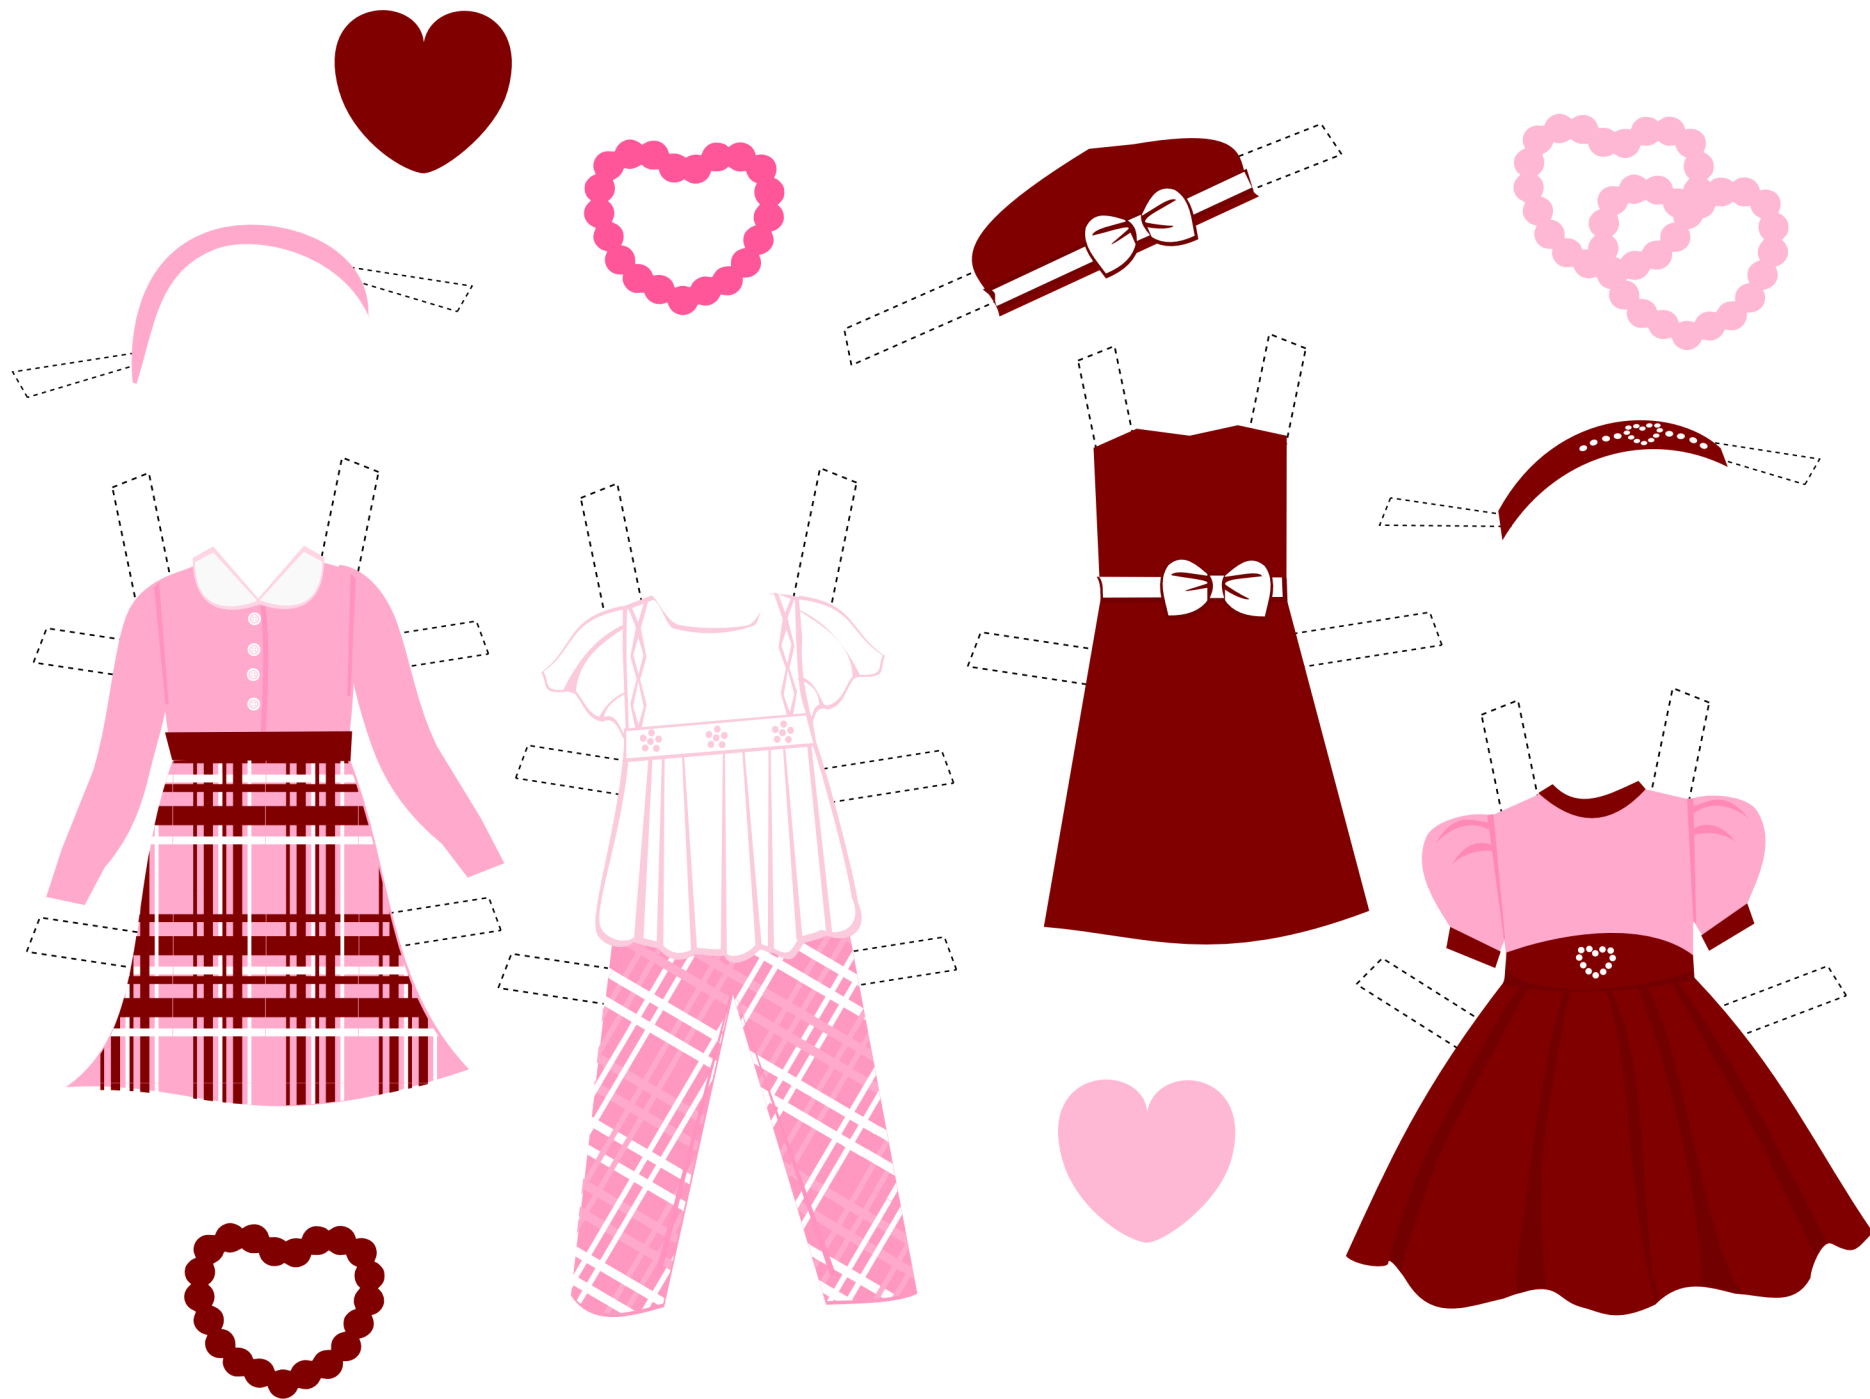

# *little* Laurie Paper Doll

Celebrates Valentine's Day  
with her friend *Little Lisha*

All of the clothes in the beautiful  
Valentine's Day Wardrobe fit Lisha,  
Laurie and Leslie!

Inculdes a kitchen sideboard and baking  
supplies for a day of baking fun!

Mini valentines for Lisha match the  
exchange-size Valentines for You!

Valentines Day Wardrobe

these are the sideboard shelves

This is the top of the sideboard

this is the back of sideboard

These are the sides of the sideboard

Make Your Own Valentines!